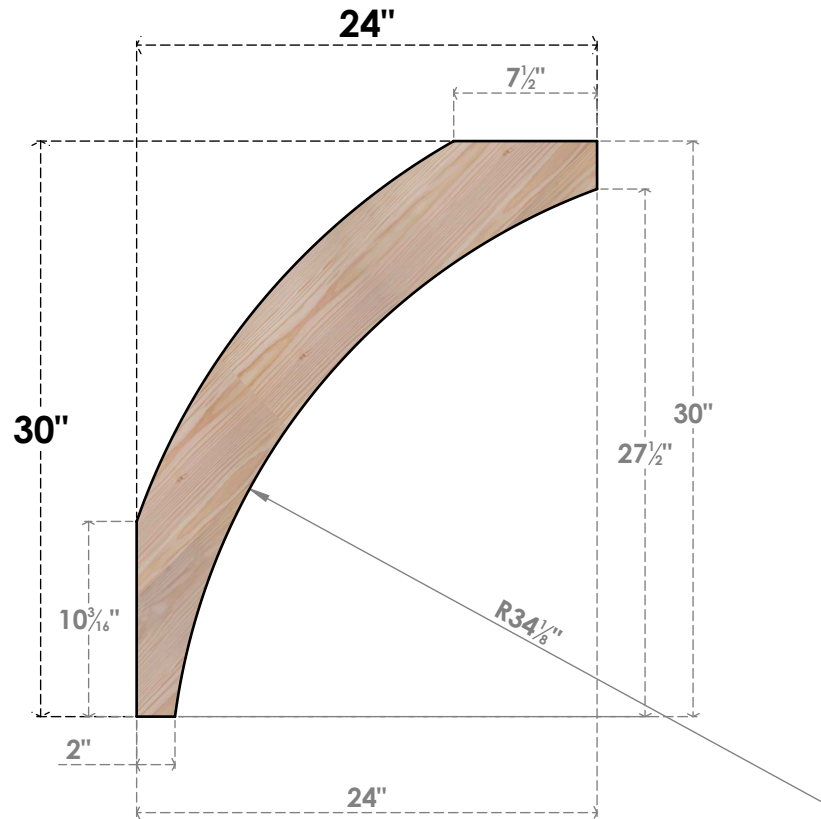

# BRC04X24X30THR00SDF

3 1/2"W X 24"D X 30"H THORTON SMOOTH BRACE, DOUGLAS FIR

**SIDE**

**FRONT**

EKENA MILLWORK  
 2300 WEST MAIN ST.  
 CLARKSVILLE, TX 75426  
 TOLL FREE: 866-607-0453  
 WWW.EKENAMILLWORK.COM